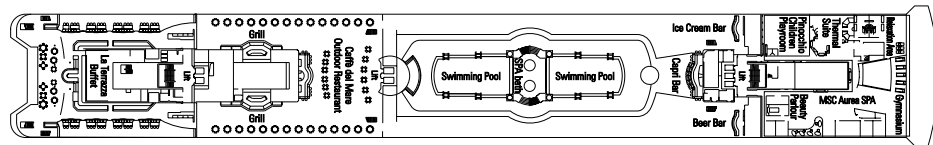

Sibelius Deck