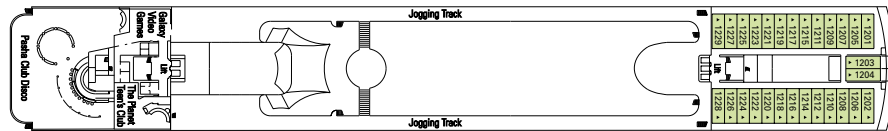

Debussy Deck